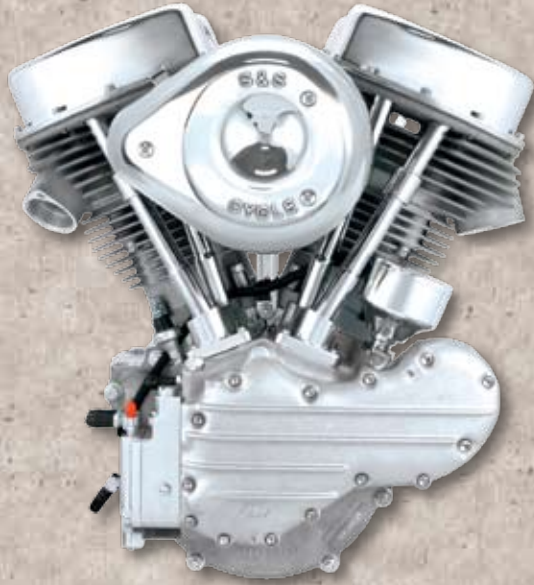

S&S PERFORMANCE GUIDE

SEE YOUR S&S DEALER

P-Series - Vintage Vibe... Modern Muscle!

To celebrate our 50th anniversary in 2008, S&S introduces an engine with a retro look, but with updated technology. The panhead engine, which was produced from 1948 until 1965, has been hailed as the coolest looking classic engine of all time. The new P-Series engines from S&S captures that retro styling from the 50's and 60's, but with 21st century engineering. These engines were built to run!

SH-Series

Old School, We wrote the book!

S&S engines for shovelheads feature the finest parts on the market today. Start with the bullet proof crankcases, flywheels, cylinders, and heads that we have offered for years. Finish the engine with our new premium valve train components. S&S billet gearcover, tappet guides, and rocker boxes look outstanding, and offer the kind of performance you have come to expect from an industry leader. The result is an engine for shovelheads with the kind of quiet power that some folks may just have a hard time believing.

*1948-'53 applications require 1954-'64 inner tin primary cover.

P93H and P103 engines are equipped with dual plugged cylinder heads.

S&S® SH-SERIES ENGINES FOR 1966-'84 CHASSIS

Engine Name	Chassis Style	Engine Displacement	Crankcase Style	Cast Gearcover	MSRP	Billet Gearcover	MSRP
SH93	1966-'69	93"	Generator	31-9906	\$8,095.00	31-9977	\$8,330.00
SH93	1970-'84	93"	Alternator	31-9904	\$7,180.00	31-9905	\$7,395.00
SH93	Custom	93"	Alternator/Generator	31-9917	\$8,100.00	31-9979	\$8,340.00
SH93H	1966-'69	93" HC	Generator	31-9909	\$8,170.00	31-9978	\$8,400.00
SH93H	1970-'84	93" HC	Alternator	31-9907	\$7,255.00	31-9908	\$7,470.00
SH93H	Custom	93" HC	Alternator/Generator	31-9918	\$8,175.00	31-9980	\$8,415.00
SH103	1970-'84	103" HC	Alternator	N/A	-	31-9919	\$7,480.00